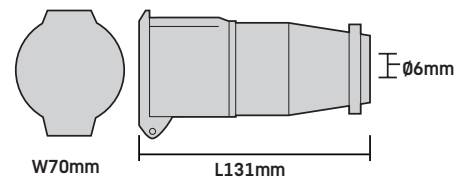

PRODUCT NAME:

BLUE CABLEREEL

PRODUCT CODE/S:

CRP225: PLATINUM 25MT X 240V X 16A 2.5 SQ BLUE REEL

CRP250: PLATINUM 40MT X 240V X 16A 2.5 SQ BLUE REEL

DETAILS:

| | |
|------------------------|---------------------|
| AMP RATING | 16 A |
| BRAND | SAFELINE |
| CABLE LENGTH | 25 M / 40 M |
| CONDUCTOR AREA | 2.5 mm ² |
| IP RATING | IP44 |
| INDOOR/OUTDOOR USAGE | Indoor & Outdoor |
| Max. Power Unwound (W) | 1760 W |
| Max. Power Wound (W) | 720 W |
| Model Name | CRP225 / CRP250 |
| No. of Cable Cores | 3-Core |
| Number of Gangs | 2 Gang |
| Overload Protection | Thermal Overload |
| Pack Size | 1 |
| Parent Colour | Blue |
| Pieces in Pack/Case | 1 |
| Power Voltage Supply | 240 V |
| Product Type | Cable Reel |
| Surge Protection | Without Surge |
| With RCD | Without RCD |
| With USB Ports | Without USB |