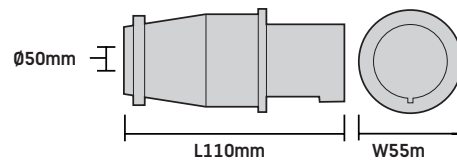

PRODUCT NAME:

BLUE CABLEREEL

PRODUCT CODE/S:

CRP225: PLATINUM 25MT X 240V X 16A 2.5 SQ BLUE REEL

CRP250: PLATINUM 40MT X 240V X 16A 2.5 SQ BLUE REEL

DETAILS:

| | |
|------------------------|---------------------|
| AMP RATING | 16 A |
| BRAND | SAFELINE |
| CABLE LENGTH | 25 M / 40 M |
| CONDUCTOR AREA | 2.5 mm ² |
| IP RATING | IP44 |
| INDOOR/OUTDOOR USAGE | Indoor & Outdoor |
| Max. Power Unwound (W) | 1760 W |
| Max. Power Wound (W) | 720 W |
| Model Name | CRP225 / CRP250 |
| No. of Cable Cores | 3-Core |
| Number of Gangs | 2 Gang |
| Overload Protection | Thermal Overload |
| Pack Size | 1 |
| Parent Colour | Blue |
| Pieces in Pack/Case | 1 |
| Power Voltage Supply | 240 V |
| Product Type | Cable Reel |
| Surge Protection | Without Surge |
| With RCD | Without RCD |
| With USB Ports | Without USB |