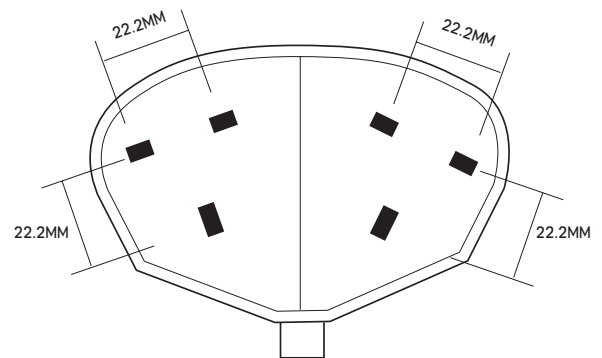

PRODUCT NAME:

PONY LEAD 16 AMP PLUG 13 AMP

PRODUCT CODE/S:

EL2108: 220V X 16AMP CEE PLUG 220V X 13AMP SINGLE RUBBER SOCKET 3 CORE X 1.5 BLUE CABLE

EL2107: 220V X 16AMP CEE PLUG 220V X 13AMP DOUBLE RUBBER SOCKET 3 CORE X 1.5 BLUE CABLE

KEY FEATURES:

CONVERTS A 240 VOLT, 16 AMP 3 PIN PLUG TO A 240 VOLT, 13 AMP 3 PIN SOCKET
 IDEAL FOR CAMPING, CARAVANNING AND ON-SITE GENERATORS
 BS EN 60309 COMPLIANT
 20CM LEAD

DETAILS:

BRAND	SAFELINE
AMPS	13
PIN	3
VOLTAGE	240
CABLE LENGTH	20CM
PLUG	CEE