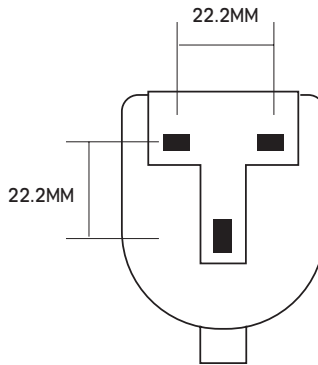

PRODUCT NAME:

PONY LEAD 16 AMP PLUG 13 AMP

PRODUCT CODE/S:

EL2108: 220V X 16AMP CEE PLUG 220V X 13AMP SINGLE RUBBER SOCKET 3 CORE X 1.5 BLUE CABLE

EL2107: 220V X 16AMP CEE PLUG 220V X 13AMP DOUBLE RUBBER SOCKET 3 CORE X 1.5 BLUE CABLE

KEY FEATURES:

CONVERTS A 240 VOLT, 16 AMP 3 PIN PLUG TO A 240 VOLT, 13 AMP 3 PIN SOCKET
 IDEAL FOR CAMPING, CARAVANNING AND ON-SITE GENERATORS
 BS EN 60309 COMPLIANT
 20CM LEAD

DETAILS:

BRAND	SAFELINE
AMPS	13
PIN	3
VOLTAGE	240
CABLE LENGTH	20CM
PLUG	CEE