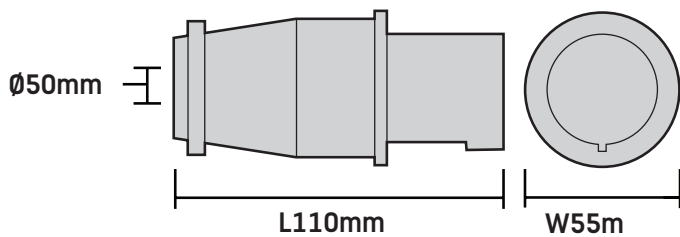

PRODUCT NAME:

PONY LEAD 16 AMP PLUG 13 AMP

PRODUCT CODE/S:

EL2108: 220V X 16AMP CEE PLUG 220V X 13AMP SINGLE RUBBER SOCKET 3 CORE X 1.5 BLUE CABLE

EL2107: 220V X 16AMP CEE PLUG 220V X 13AMP DOUBLE RUBBER SOCKET 3 CORE X 1.5 BLUE CABLE

KEY FEATURES:

CONVERTS A 240 VOLT, 16 AMP 3 PIN PLUG TO A 240 VOLT, 13 AMP 3 PIN SOCKET
 IDEAL FOR CAMPING, CARAVANNING AND ON-SITE GENERATORS
 BS EN 60309 COMPLIANT
 20CM LEAD

DETAILS:

BRAND	SAFELINE
AMPS	13
PIN	3
VOLTAGE	240
CABLE LENGTH	20CM
PLUG	CEE