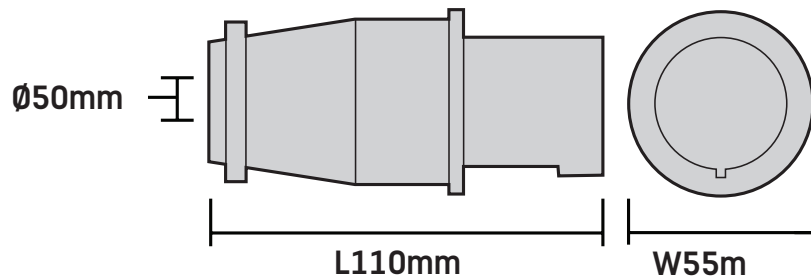

PRODUCT NAME:

INDUSTRIAL PLUG TOPS

PRODUCT CODE/S:

EL2117: 16 AMP 110 VOLT PLUG TOPS
 EL2118 : 16 AMP 220 VOLT PLUG TOPS BLUE
 EL2114 : 32 AMP 110V YELLOW PLUG TOPS
 EL2119: 32 AMP 380V PLUG TOPS RED
 EL2124 : 32AMP 220V BLUE PLUG TOPS

KEY FEATURES:

SPLASHPROOF, HEAVY DUTY PLASTIC PLUG
 FOR SITE AND INDUSTRIAL USE
 IP44 RATED
 FOR SITE AND INDUSTRIAL USE

DETAILS:

BODY MATERIAL	Plastic Body
BRAND	SAFELINE
COLOUR	YELLOW
Earth Position	4h
Hertz (Hz)	50/60 Hz
IP Rating	IP44
Product Code	EL2117-19 / EL2114 / EL2124
Pack Size	1
Pieces in Pack/Case	1
Product Type	Straight Plug
Suitable Cable Size	14 mm
Water Resistant	Splashproof