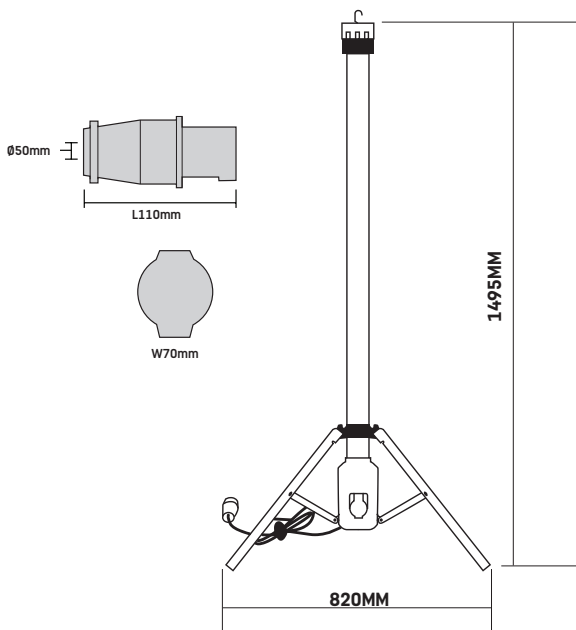

PRODUCT NAME:

LED 36 WATT UPRIGHT LIGHT

PRODUCT CODE/S:

EL2157 : LED 36 WATT UPRIGHT LIGHT
EL2157B : UPRIGHT LIGHT REPLACEMENT BULB

DETAILS:

Structure	Adjustable & Weather Proof
Beam Angle	360 °
Brand	SAFELINE
CALC - Light Bulb Technology	LED
Cable Length	3 m
Lighting Range	20-30ft
Cable Supplied	Cable Supplied
Colour	Black & Yellow
Colour Temperature Description	Cool White
Colour Temperature Value	6600 K
Dimmable	Non-Dimmable
Domestic/Commercial Use	Suitable for Domestic & Commercial Use
Energy Rating	None
IP Rating	IP44
Impact Resistant	Drop Impact-Resistant
Indoor/Outdoor Usage	Indoor & Outdoor
Lens/Diffuser Material	Plastic Diffuser
Life Length	35,000 hours
Light Bulb Technology	LED
Light Bulb(s) Supplied	Integrated LED
Lumen Value	2800
Lm Band	1501-3000
Model No	EL2157 / EL2157B
Pack Size	1
Parent Colour	Yellow
Pieces in Pack/Case	1
Plug Included	Includes Plug.
Power Type	Mains-Powered
Power Voltage Supply	240V and 110V
Product Depth	1250 mm
Bulb Wattage	36W
Product Height	2000mm
Product Type	Three Piece Telescopic Stand
Product Width	1250 mm
Protection Class	Class I
Switch Type	Unswitched
Total Product Weight	4.6 kg
kWh Per 1000hr Life	40 kWh/1000h