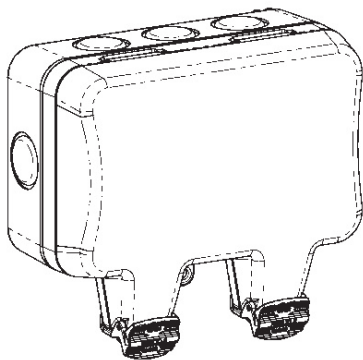

PRODUCT NAME:

OUTDOOR DOUBLE SOCKET WITH SWITCHES

PRODUCT CODE/S:

EL2291 : 13AMP

DETAILS:

AMP RATING	13 A
BRAND	SAFELINE
COLOUR	GREY
CONSTRUCTION MA-	PLASTIC
ELECTRICAL SOCKET	PLUG
Fixings Supplied	Fixings Not Supplied
IK Rating	IK07
IP Rating	IP66
Knockout Size	20mm
Product Code	EL2291
No. of Earth Terminals	3
Number of Gangs	2 Gang
Number of Poles	Double Pole
Pack Size	1
Parent Colour	Grey
Pieces in Pack/Case	1
Power Voltage Supply	250 V
Product Depth	89 mm
Product Type	Socket
Switch Position	Inboard
Switched/Unswitched	Switched
Temperature Range	0°C to 40 °C
Terminal Capacity	Terminals accept up to
With RCD	Without RCD
With USB Ports	Without USB
With WiFi Extender	Without WiFi Extender