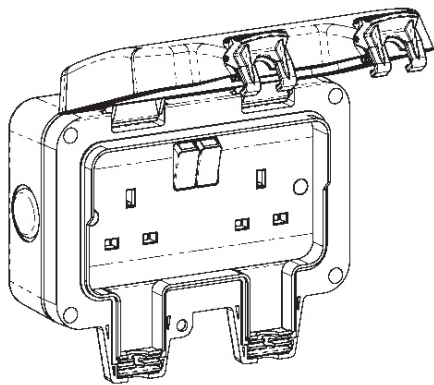

PRODUCT NAME:

OUTDOOR DOUBLE SOCKET WITH SWITCHES

PRODUCT CODE/S:

EL2291 : 13AMP

DETAILS:

AMP RATING	13 A
BRAND	SAFELINE
COLOUR	GREY
CONSTRUCTION MA-	PLASTIC
ELECTRICAL SOCKET	PLUG
Fixings Supplied	Fixings Not Supplied
IK Rating	IK07
IP Rating	IP66
Knockout Size	20mm
Product Code	EL2291
No. of Earth Terminals	3
Number of Gangs	2 Gang
Number of Poles	Double Pole
Pack Size	1
Parent Colour	Grey
Pieces in Pack/Case	1
Power Voltage Supply	250 V
Product Depth	89 mm
Product Type	Socket
Switch Position	Inboard
Switched/Unswitched	Switched
Temperature Range	0°C to 40 °C
Terminal Capacity	Terminals accept up to
With RCD	Without RCD
With USB Ports	Without USB
With WiFi Extender	Without WiFi Extender