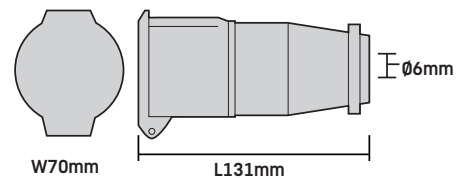

PRODUCT NAME:

YELLOW CABLE REEL

PRODUCT CODE/S:

CR275: 25MT X 110V X 16A 1.5 SQ YELLOW CABLE REEL
 CR325: 40MT X 110V X 16A 1.5 SQ YELLOW CABLE REEL
 CR300: 25MT X 110V X 16A 2.5 SQ YELLOW CABLE REEL
 CR350: 40MT X 110V X 16A 2.5 SQ YELLOW CABLE REEL

DETAILS:

AMP RATING	16 A
BRAND	SAFELINE
CABLE LENGTH	25 M / 40 M
CONDUCTOR AREA	1.5mm ² /2.5 mm ²
IP RATING	IP44
INDOOR/OUTDOOR USAGE	Indoor & Outdoor
Max. Power Unwound (W)	1760 W
Max. Power Wound (W)	720 W
Model Name	CR275 / CR300
No. of Cable Cores	3-Core
Number of Gangs	2 Gang
Overload Protection	Thermal Overload
Pack Size	1
Parent Colour	Yellow
Pieces in Pack/Case	1
Power Voltage Supply	110 V
Product Type	Cable Reel
CABLE THICKNESS (CR275 & CR325)	1.5 SQ
CABLE THICKNESS (CR300 & CR350))	2.5 SQ
CR275	25M
CR300	25M
CR325	40M
CR350	40M