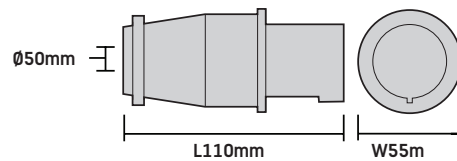

PRODUCT NAME:

YELLOW CABLE REEL

PRODUCT CODE/S:

CR275: 25MT X 110V X 16A 1.5 SQ YELLOW CABLE REEL
 CR325: 40MT X 110V X 16A 1.5 SQ YELLOW CABLE REEL
 CR300: 25MT X 110V X 16A 2.5 SQ YELLOW CABLE REEL
 CR350: 40MT X 110V X 16A 2.5 SQ YELLOW CABLE REEL

DETAILS:

AMP RATING	16 A
BRAND	SAFELINE
CABLE LENGTH	25 M / 40 M
CONDUCTOR AREA	1.5mm ² /2.5 mm ²
IP RATING	IP44
INDOOR/OUTDOOR USAGE	Indoor & Outdoor
Max. Power Unwound (W)	1760 W
Max. Power Wound (W)	720 W
Model Name	CR275 / CR300
No. of Cable Cores	3-Core
Number of Gangs	2 Gang
Overload Protection	Thermal Overload
Pack Size	1
Parent Colour	Yellow
Pieces in Pack/Case	1
Power Voltage Supply	110 V
Product Type	Cable Reel
CABLE THICKNESS (CR275 & CR325)	1.5 SQ
CABLE THICKNESS (CR300 & CR350))	2.5 SQ
CR275	25M
CR300	25M
CR325	40M
CR350	40M