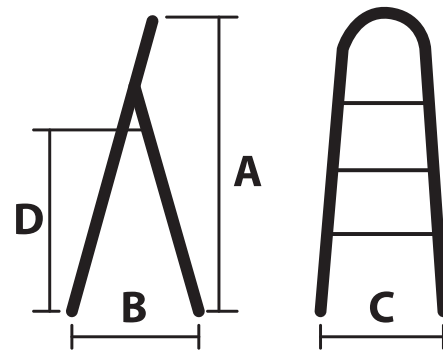

PRODUCT NAME:

A FRAME ALUMINIUM LADDER

PRODUCT CODE/S:

FE2 - 2 STEP FE6 - 6 STEP
 FE3 - 3 STEP FE7 - 7 STEP
 FE4 - 4 STEP FE8 - 8 STEP
 FE5 - 5 STEP

KEY FEATURES:

- ALUMINIUM 1.2 MM WIDE EXTRUDED STEPS FOR SURE FOOTED SAFETY
- MAX LOAD :150KG
- STORES ANY PLACE
- HANGS FLAT
- EN STANDARD 131

DETAILS:

CODE	No. of Step	A (cm)	B (cm)	C (cm)	D (cm)	N.W. (kg)
FE2	2	89	51	38	39	2.1
FE3	3	109	62	40	59	2.4
FE4	4	129	73	43	79	2.9
FE5	5	149	89	45	119	3.3
FE6	6	186	113	48	139	3.9
FE7	7	208	134	51	159	4.5
FE8	8	230	150	54	179	5.1