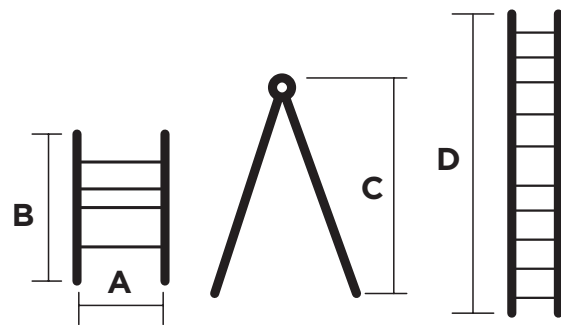

PRODUCT NAME:

TELESCOPIC ALUMINIUM LADDER

PRODUCT CODE/S:

FE50 - EXTENDS 5.0M

KEY FEATURES:

COMES WITH A CARRY CASE
 FLEXIBLE TO SUIT A VARIETY OF USES
 MAX LOAD 150KG
 WEIGHT 10KG

DETAILS:

CODE	No. of Step	Total Length (M)	A (cm)	B (cm)	D (cm)	N.W. (kg)
FE50	2X8	5.0	48.2	8.7	500	18.8/20