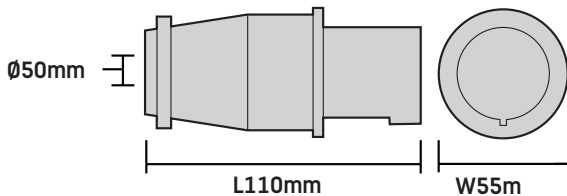

PRODUCT NAME:

LED GLOBE LIGHT 360 110V 30 WATT

PRODUCT CODE/S:

EL2183LED

DETAILS:

Material	Polycarbonate Diffuser and ABS Body
Lumen Output	2600lm (350lm in emergency mode)
Colour Temp	6500k
LED Lifetime	L70B50 35,000 Hrs
Working Temperature	-20 degC to 40 degC (Emergency version 0 degC to 40 degC)
Power Factor	0.9
Spread of Light Angle	360 deg
CRI	>80Ra
Rating	IP54
Body Colour	Yellow
Input Voltage	AC110V 50HZ
Cable	5MX1.5mm and Plug

**LOCKABLE ROTATION
FOR FAST LEVEL
ADJUSTMENT**

**CABLE LENGTH
5.0M BS STANDARD**

**TWO POSITION
STANDING AND
QUICK EASY PIN
FOR LEGS**

FOLD UP SYSTEM

STORAGE

CE IP54