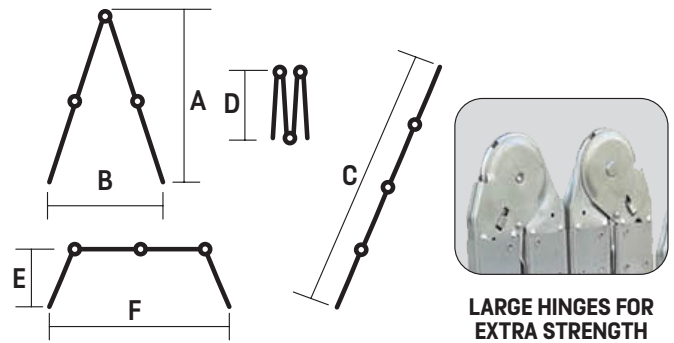

PLATFORM NOT INCLUDED BUT CAN BE ADDED

PRODUCT NAME:

MULTIPURPOSE LADDER

PRODUCT CODE/S:

FE4X3 12FT 6 HINGE LADDER
FE4X4 16FT 6 HINGE LADDER

KEY FEATURES:

GS & EN131 CERTIFIED
MADE TO WITH-STAND INDUSTRIAL USE
PERFECT FOR BOTH TRADESMEN OR THE DIY
HEAVY DUTY CONSTRUCTION
DIFFERENT POSITIONS MAKES THIS LADDER THE MOST VERSATILE LADDER ON THE MARKET, WILL ALLOW YOU TO REACH ANY JOB WITH EASE.
CAN BE USED AS A WORKING PLATFORM
USEFUL FOLDING DESIGN ALLOWS LADDER TO BE STORED IN SMALL SPACES
LIGHT WEIGHT: 13.9 KG
MAX LOAD: 150 KG
OPEN HEIGHT: 355 CM
STEP LADDER HEIGHT: 174 CM
PLATFORM SPAN: 228 CM
PLATFORM HEIGHT: 96 CM
PACK SIZE: 97 X 37 X 28 CM

DETAILS:

CODE	No. of Step	A (cm)	B (cm)	C (cm)	D (cm)	N.W. (kg)
FE4X3	4X3	170	121	350	92	10.5
FE4X4	4X4	225	152	460	120	12

STANDARDS

ANSI/BIFMA X5.1-2011