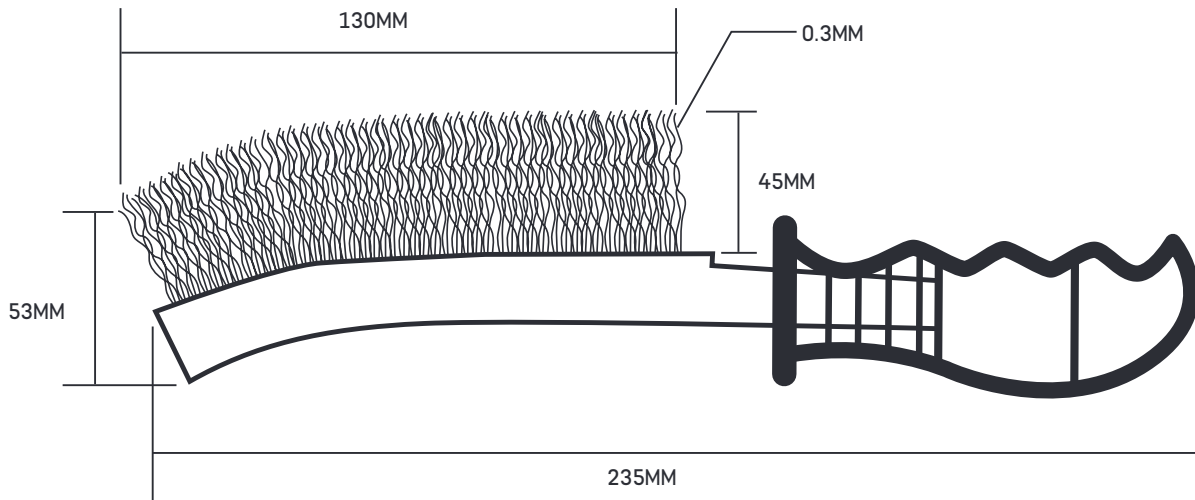

**PRODUCT NAME:**

SPID TYPE WIRE BRUSH WITH PLASTIC HANDLE

**PRODUCT CODE/S:**

BOX OF 24 : WB48

**KEY FEATURES:**

Ideal for removing rust, scale and paint also cleaning and preparing of metal surfaces.

**MATERIAL:**

Crimped Brass Plated Steel Wire

**SIZE CHART**

**STORAGE**

IT IS RECOMMENDED THAT ALL COATED ABRASIVE PRODUCTS SHOULD BE STORED AT CONSTANT LEVELS OF TEMPERATURE AND HUMIDITY WITHIN THE RANGES OF 18-22°C, 50-65% RH. THEY SHOULD BE KEPT AWAY FROM DAMP (OR COLD) WALLS, WINDOWS OR FLOORS TO AVOID POSSIBLE MOISTURE ABSORPTION. EQUALLY STORAGE ADJACENT TO HEAT SOURCES E.G. STEAM PIPES, RADIATORS, HOT AIR DUCTS, OVENS, ETC.,