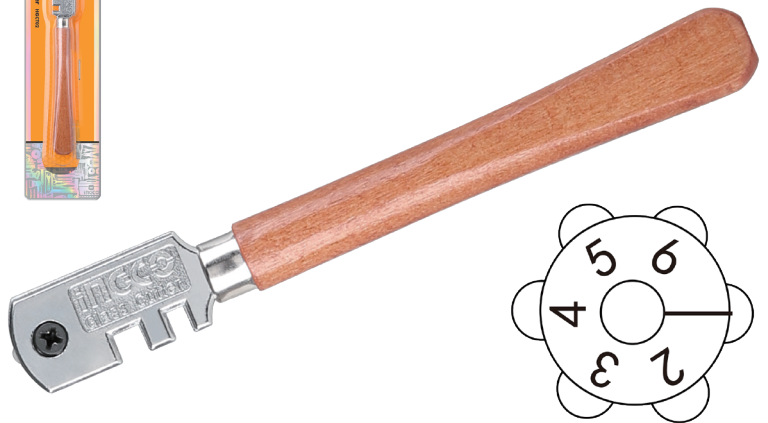

DESCRIPTION & FEATURES

Wooden handle
Glass cutter with 6pcs wheels blade
Total cutting length:
 $3000 \times 6 = 18000\text{m}$
length: 130mm
Packed by sliding card

130mm

Glass cutter with 6pcs wheels blade

SELLING POINTS

" YG6 high-quality cutter wheel, cutting is more convenient, unique handle design, 6 cutter wheels, total cutting length $6 \times 3000 = 18000$ meters"

IHGCT02

FUNCTION

GLASS CUTTER

Cutting glass