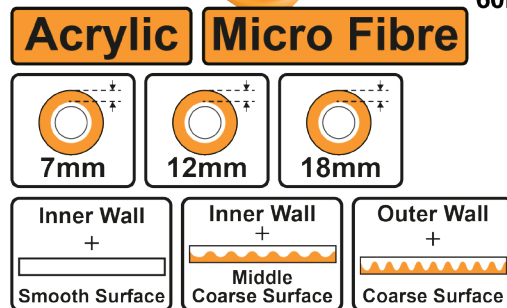

DESCRIPTION & FEATURES

Suitable for inner wall and outer wall

- 1pcs 230mm(9") 7mm roller cover
- 3pcs 230mm(9") 12mm roller cover
- 1pcs 230mm(9") 18mm roller cover
- 1pcs 230mm(9") cylinder brush bracket
- 1pcs 25mm(1") unique design paint brush
- 1pcs Unique design paint tray
- Paint tray size:435*300*75mm
- Packed by shrink

SELLING POINTS

Fine plush, not easy to shed. Smooth brushing, can be disassembled at any time to absorb paint. Paint evenly without leaving traces. Complete range of brushing tools, more convenient to use

IHKTCB83230083

CYLINDER BRUSH 8 IN 1 SET(INNER WALL AND OUTER WALL)

FUNCTION

It is mainly used for large-area paint painting in building decoration projects, and can be used to roll on various mixed paints.