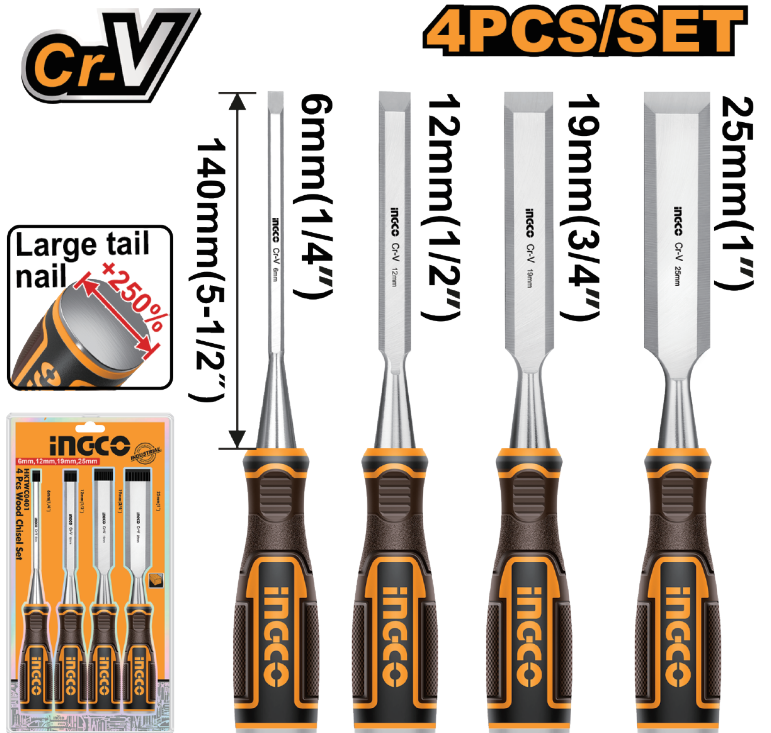

DESCRIPTION & FEATURES

4 pcs Wood Chisel Set
 Width: 6mm, 12mm, 19mm, 25mm
 Length: 140mm
 Wood Chisel, Cr-V
 Packed by Sliding card

SELLING POINTS

1. Made of CRV chrome vanadium steel, more wear-resistant and harder. 2. The chisel handle is integrated and tightly linked, not easy to fall off or break. 3. The blade is polished, sharp and not curled. 4. The steel rivet tail nail can withstand strong and continuous knocking. 5. The three-color handle is ergonomically designed, comfortable to hold, non-slip and durable. 6. The blade is thickened, strong and durable, with a long service life and long-lasting impact resistance.

IHKTWC0401

FUNCTION

4 PCS WOOD CHISEL SET

Wood carving, wood processing, trimming and cutting, furniture making