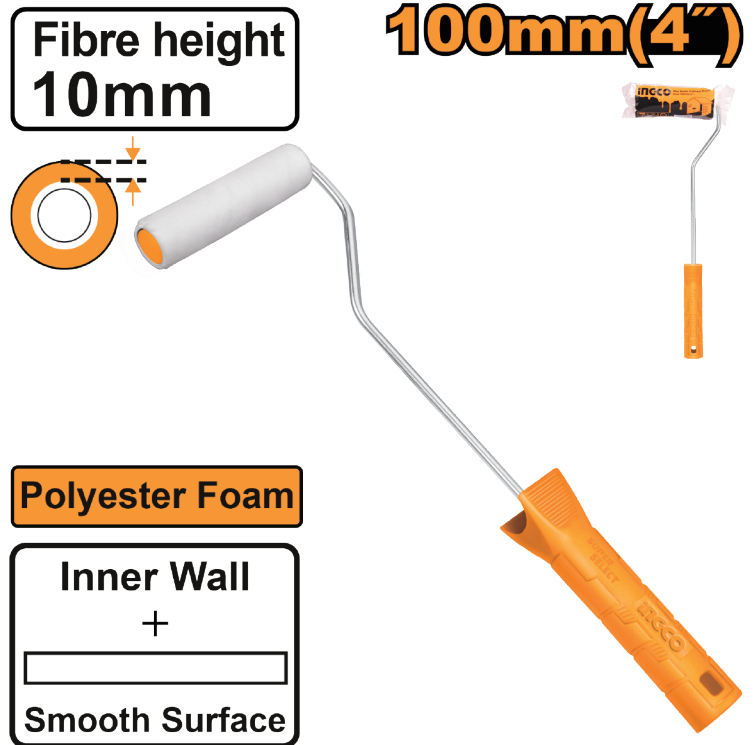

DESCRIPTION & FEATURES

Material: Polyester foam

Size: 100mm/4"

Suitable for inner wall or smooth surface

6mm central shank

With 1pcs roller cover

Packed by plastic bag

SELLING POINTS

Special handle, non-slip and durable imported sponge, can be used multiple times to apply smoothly, can be disassembled at any time to absorb paint and apply paint evenly without leaving traces

IHRHT071001

**MINI CYLINDER
BRUSH(INNER WALL)**

FUNCTION

It is mainly used for large-area paint painting in building decoration projects, and can be used to roll on various mixed paints.