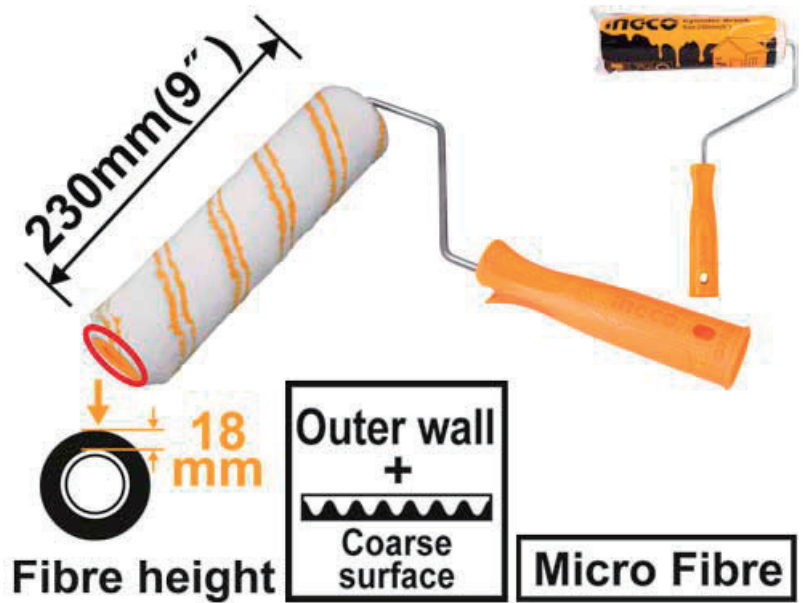

DESCRIPTION & FEATURES

Material: Micro fibre
Size: 230mm/9"
Fibre height: 18mm
Suitable for outer wall
8mm central shank
With 1 pcs roller cover
With 4 pcs assistant shank
Packed by plastic bag

SELLING POINTS

High-quality wool cover, developed handle

IHRHT342302

FUNCTION

**CYLINDER BRUSH
(OUTER WALL)**

Exterior wall painting