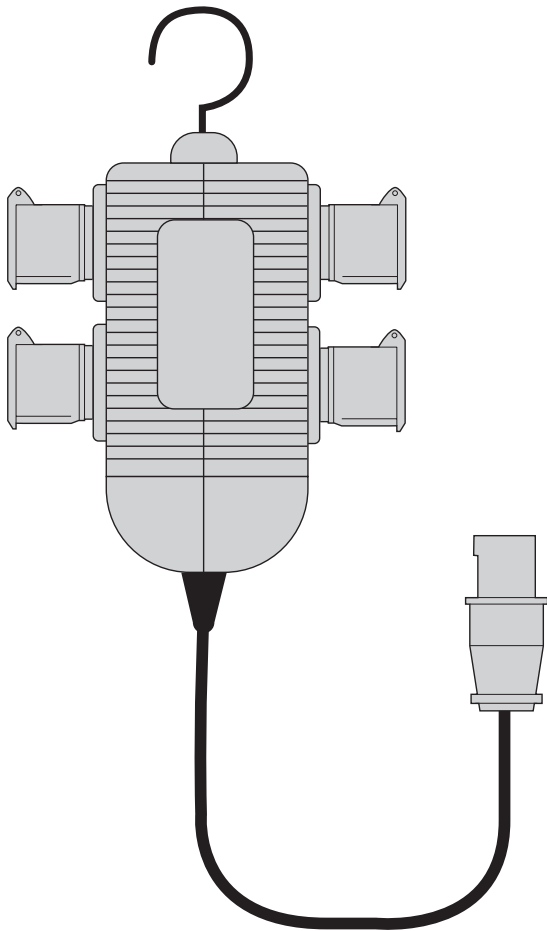

**PRODUCT NAME:**

4-WAY SPLITTER

**PRODUCT CODE/S:**

4wDBHANG

**KEY FEATURES:**

16A 4-way splitter distribution box for running multiple power tools.  
 Converts power from single 16A cable to four separate 110V 16A outputs.  
 IP44 heavy duty steel powder coated casing.  
 5m x 2.5mm cable with 16A 110V fitted plug.

**DETAILS:**

<b>VOLTAGE</b>	110 VOLT
<b>INPUT PLUG</b>	16 AMP
<b>OUTPUT SOCKETS 16 AMP</b>	4X16 AMP
<b>CABLE</b>	16A 110V PLUG AND 2.5MM CABLE
<b>LENGTH</b>	5 M
<b>DIMENSIONS</b>	710 x 640 x 70
<b>INGRESS RATING</b>	IP44
<b>STANDARD</b>	BSEN 5733