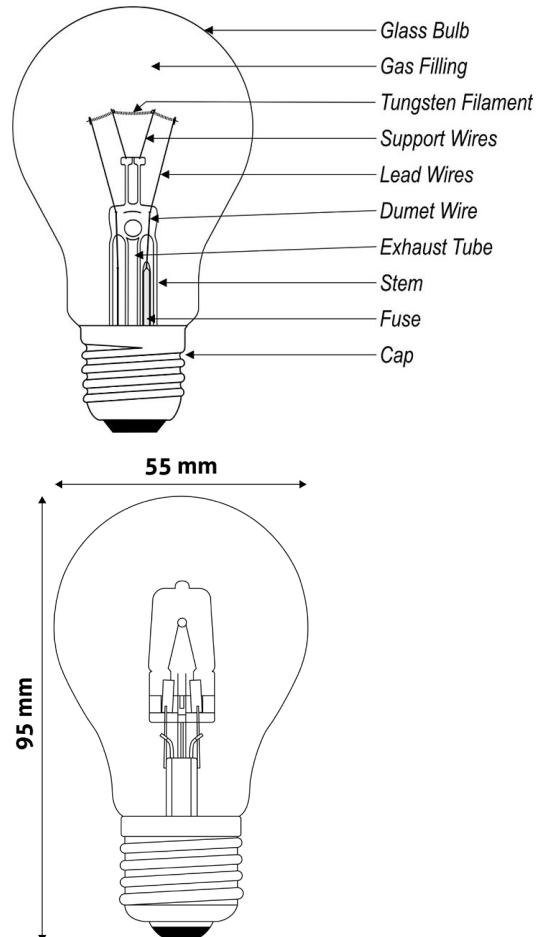

**PRODUCT NAME:**

10 WATT X 110V - 240V ES BULB LED

**PRODUCT CODE/S:**

EL2136LED

**KEY FEATURES:**

10WATT X 110V

SAVE UP TO 83% ENERGY AND YOUR BILL BY REPLACING 60-WATT WITH 9-WATT. SAME BRIGHTNESS BUT COSTS ONLY 15% OF YOUR OLD LIGHT BULBS. LIGHT BULBS LAST AT LEAST 11 YEARS FOR 3-5 HOURS PER DAY

**DETAILS:**

|                                |              |
|--------------------------------|--------------|
| BRAND                          | SAFELINE     |
| CALC - LIGHT BULB TECHNOL-     | LED          |
| CAP FITTING TYPE               | ES           |
| Colour Temperature Description | Warm White   |
| Temperature Value              | 2700 K       |
| Dimmable                       | Non-Dimmable |
| Energy Rating                  | F            |
| Equivalent Wattage             | 60 W         |
| Equivalent Wattage Band        | 46-60        |
| Life Length                    | 15,000 hours |
| Light Bulb Technology          | LED          |
| Light Bulb Type                | Globe        |
| Lumen Value                    | 806 lm       |
| VOLTAGE                        | 110V         |
| Lm Band                        | 801-1000     |
| Pack Size                      | 1            |
| Pieces in Pack/Case            | 1            |
| Power Consumption              | 10 W         |
| Power Factor Value             | 0.5          |
| Product Diameter               | 60 mm        |
| Product Length                 | 110 mm       |
| Product Type                   | LED Screw    |
| kWh Per 1000hr Life            | 8 kWh/1000h  |