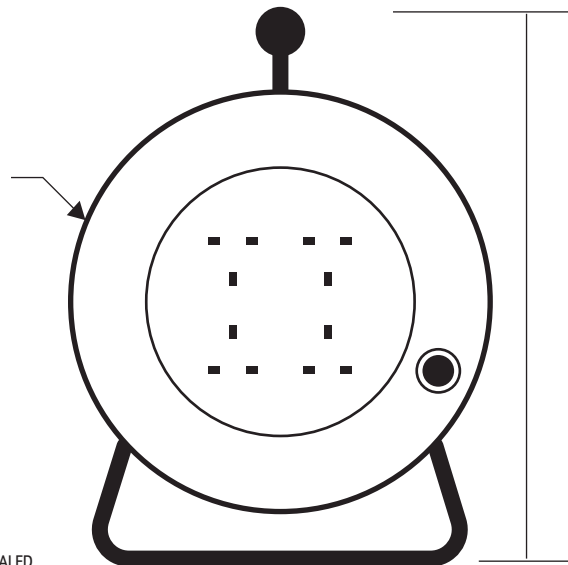

PRODUCT NAME:

BLUE CABLE REEL

PRODUCT CODE/S:

CR175: 25MT X 240V 13A 2.5SQ BLUE CABLE REEL
 CR200: 40MT X 240V X 13A 2.5SQ BLUE CABLE REEL

KEY FEATURES:

DOMESTIC 240V REELS WITH PVC CABLE
 2.5 SQ PVC CABLE 13AMP
 HEAVY DUTY
 STURDY STEEL CONSTRUCTION FRAME
 SPRING-LOADED PROTECTION FLAPS
 TANGLE FREE REEL-IN

DETAILS:

AMPS:	13
SOCKETS:	4
SOCKET TYPE	TYPE G - BRITISH
VOLTAGE	240
HOUSING TYPE	OPEN REEL
COLOUR	BLUE
CABLE THICKNESS	2.5SQ
CR175	25M
CR200	40M

STORAGE

CE IP44