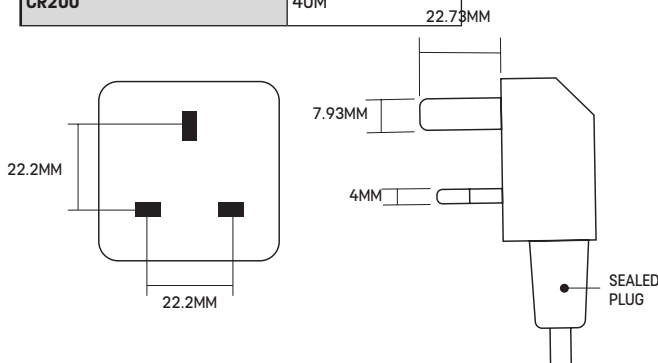

PRODUCT NAME:

BLUE CABLE REEL

PRODUCT CODE/S:

CR175: 25MT X 240V 13A 2.5SQ BLUE CABLE REEL
 CR200: 40MT X 240V X 13A 2.5SQ BLUE CABLE REEL

KEY FEATURES:

DOMESTIC 240V REELS WITH PVC CABLE
 2.5 SQ PVC CABLE 13AMP
 HEAVY DUTY
 STURDY STEEL CONSTRUCTION FRAME
 SPRING-LOADED PROTECTION FLAPS
 TANGLE FREE REEL-IN

DETAILS:

AMPS:	13
SOCKETS:	4
SOCKET TYPE	TYPE G - BRITISH
VOLTAGE	240
HOUSING TYPE	OPEN REEL
COLOUR	BLUE
CABLE THICKNESS	2.5SQ
CR175	25M
CR200	40M

STORAGE

CE IP44