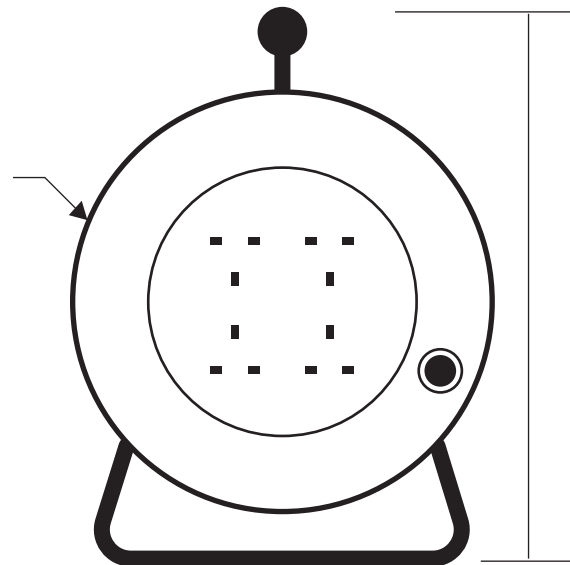

### PRODUCT CODE/S:

CR225: 25MT X 240V X 16A 2.5 SQ BLUE REEL  
 CR250: 40MT X 240V X 16A 2.5 SQ BLUE REEL

### KEY FEATURES:

DOMESTIC 240V REELS WITH PVC CABLE  
 2.5 SQ PVC CABLE 16AMP  
 HEAVY DUTY  
 STURDY STEEL CONSTRUCTION FRAME  
 SPRING-LOADED PROTECTION FLAPS  
 TANGLE FREE REEL-IN

### DETAILS:

AMPS:	16
SOCKETS:	4
SOCKET TYPE	TYPE G - BRITISH
VOLTAGE	240
HOUSING TYPE	OPEN REEL
COLOUR	BLUE
CABLE THICK	2.5 SQ
CR225	25M
CR250	40M