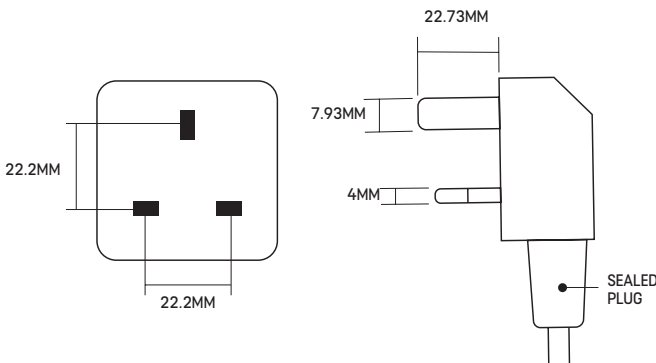

### PRODUCT CODE/S:

CR225: 25MT X 240V X 16A 2.5 SQ BLUE REEL  
 CR250: 40MT X 240V X 16A 2.5 SQ BLUE REEL

### DETAILS:

AMPS:	16
SOCKETS:	4
SOCKET TYPE	TYPE G - BRITISH
VOLTAGE	240
HOUSING TYPE	OPEN REEL
COLOUR	BLUE
CABLE THICK	2.5 SQ
CR225	25M
CR250	40M